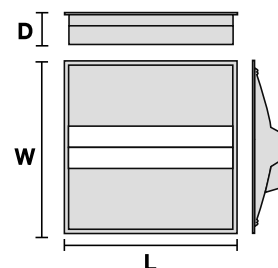

## Code Specification

ASD Lighting Rhapsody Microprism, White, Microprism Diffuser. 118 Depth. 595 Width. 595 Length. Body: 100% moulded polycarbonate in RAL9016, with seamless edges and perfect corners Gear tray: Steel. IP20, 4000K. Applications not limited to: Commercial, Corridor, Education, Healthcare, Hotels, Office, Retail. F Mark, CE, BS EN 60598, Class 1

## Dimensions

Depth	118
Length	595
Width	595